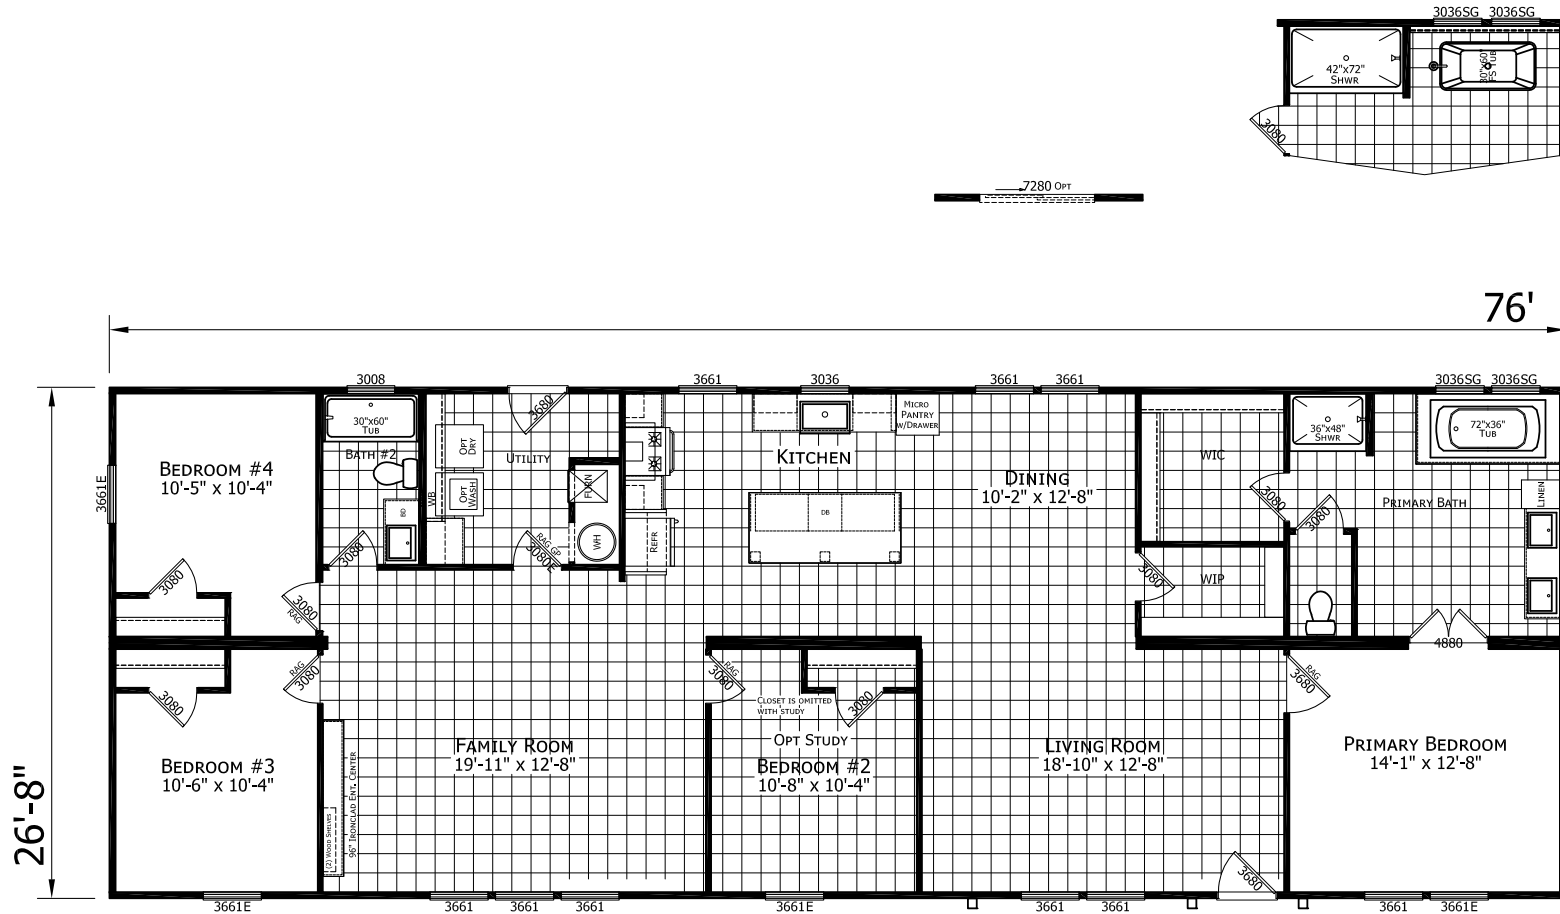

Dovalina

Ironclad Series

2,026 SQ. FT. (Approximate) 4 Bedroom, 2 Bath

Last Updated: 1-26-23

CHAMPION HOMES CENTER
115 Titan Roberts Rd.
Lillington, NC 27546

FBHExpo.com | 1-800-504-3238

IMPORTANT: Champion Homes reserves the right to modify, cancel or substitute products or features of this event at any time without prior notice or obligation. Pictures and other promotional materials are representative and may depict or contain floor plans, square footages, elevations, options, upgrades, extra design features, decorations, floor coverings, specialty light fixtures, custom paint and wall coverings, window treatments, landscaping, sound and alarm systems, furnishings, appliances, and other designer/decorator features and amenities that are not included as part of the home and/or may not be available at all locations. Home, pricing and community information is subject to change, and homes to prior sale, at any time without notice or obligation. ©2020 Champion Homes. All rights reserved.