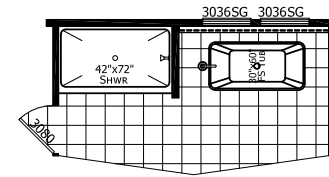

Dovalina

Ironclad Series

2,026 SQ. FT. (Approximate) 4 Bedroom, 2 Bath

Last Updated: 1-26-23

CHAMPION HOMES CENTER
115 Titan Roberts Rd.
Lillington, NC 27546

FBHExpo.com | 1-800-504-3238

IMPORTANT: Champion Homes reserves the right to modify, cancel or substitute products or features of this event at any time without prior notice or obligation. Pictures and other promotional materials are representative and may depict or contain floor plans, square footages, elevations, options, upgrades, extra design features, decorations, floor coverings, specialty light fixtures, custom paint and wall coverings, window treatments, landscaping, sound and alarm systems, furnishings, appliances, and other designer/decorator features and amenities that are not included as part of the home and/or may not be available at all locations. Home, pricing and community information is subject to change, and homes to prior sale, at any time without notice or obligation. ©2020 Champion Homes. All rights reserved.