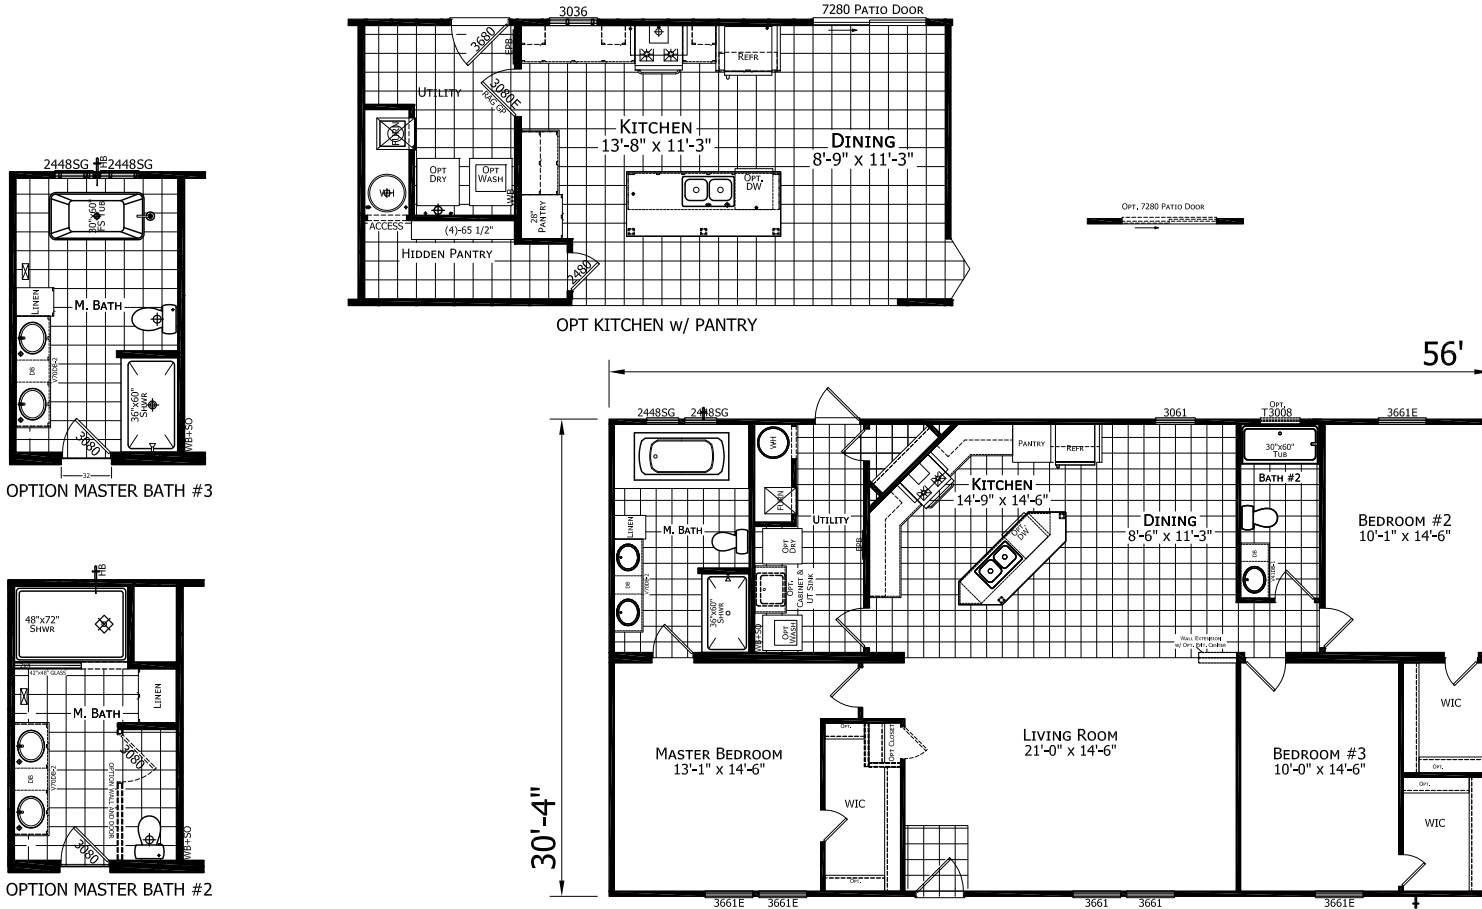

Dermond

Dutch Elite Housing Series

1,699 SQ. FT. (Approximate) 3 Bedroom, 2 Bath

Last Updated: 10-10-22

FACTORY EXPO HOME CENTERS
 115 Titan Roberts Rd.
 Lillington, NC 27546

FBHExpo.com | 1-800-504-3238

IMPORTANT: Alta Cima Corp reserves the right to modify, cancel or substitute products or features of this event at any time without prior notice or obligation. Pictures and other promotional materials are representative and may depict or contain floor plans, square footages, elevations, options, upgrades, extra design features, decorations, floor coverings, specialty light fixtures, custom paint and wall coverings, window treatments, landscaping, sound and alarm systems, furnishings, appliances, and other designer/decorator features and amenities that are not included as part of the home and/or may not be available at all locations. Home, pricing and community information is subject to change, and homes to prior sale, at any time without notice or obligation. ©2020 Alta Cima Corp. All rights reserved.