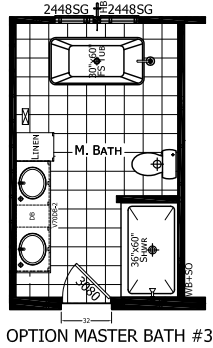

Dermond

Dutch Elite Housing Series

1,699 SQ. FT. (Approximate) 3 Bedroom, 2 Bath

Last Updated: 10-10-22

FACTORY EXPO HOME CENTERS
 115 Titan Roberts Rd.
 Lillington, NC 27546

FBHExpo.com | 1-800-504-3238

IMPORTANT: Alta Cima Corp reserves the right to modify, cancel or substitute products or features of this event at any time without prior notice or obligation. Pictures and other promotional materials are representative and may depict or contain floor plans, square footages, elevations, options, upgrades, extra design features, decorations, floor coverings, specialty light fixtures, custom paint and wall coverings, window treatments, landscaping, sound and alarm systems, furnishings, appliances, and other designer/decorator features and amenities that are not included as part of the home and/or may not be available at all locations. Home, pricing and community information is subject to change, and homes to prior sale, at any time without notice or obligation. ©2020 Alta Cima Corp. All rights reserved.