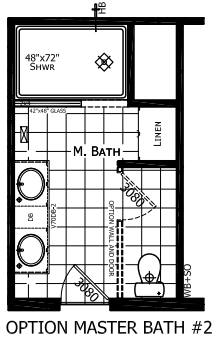

Dermond

Dutch Elite Housing Series

1,699 SQ. FT. (Approximate) 3 Bedroom, 2 Bath

Last Updated: 10-10-22

FACTORY EXPO HOME CENTERS
 115 Titan Roberts Rd.
 Lillington, NC 27546

FBHExpo.com | 1-800-504-3238

IMPORTANT: Alta Cima Corp reserves the right to modify, cancel or substitute products or features of this event at any time without prior notice or obligation. Pictures and other promotional materials are representative and may depict or contain floor plans, square footages, elevations, options, upgrades, extra design features, decorations, floor coverings, specialty light fixtures, custom paint and wall coverings, window treatments, landscaping, sound and alarm systems, furnishings, appliances, and other designer/decorator features and amenities that are not included as part of the home and/or may not be available at all locations. Home, pricing and community information is subject to change, and homes to prior sale, at any time without notice or obligation. ©2020 Alta Cima Corp. All rights reserved.