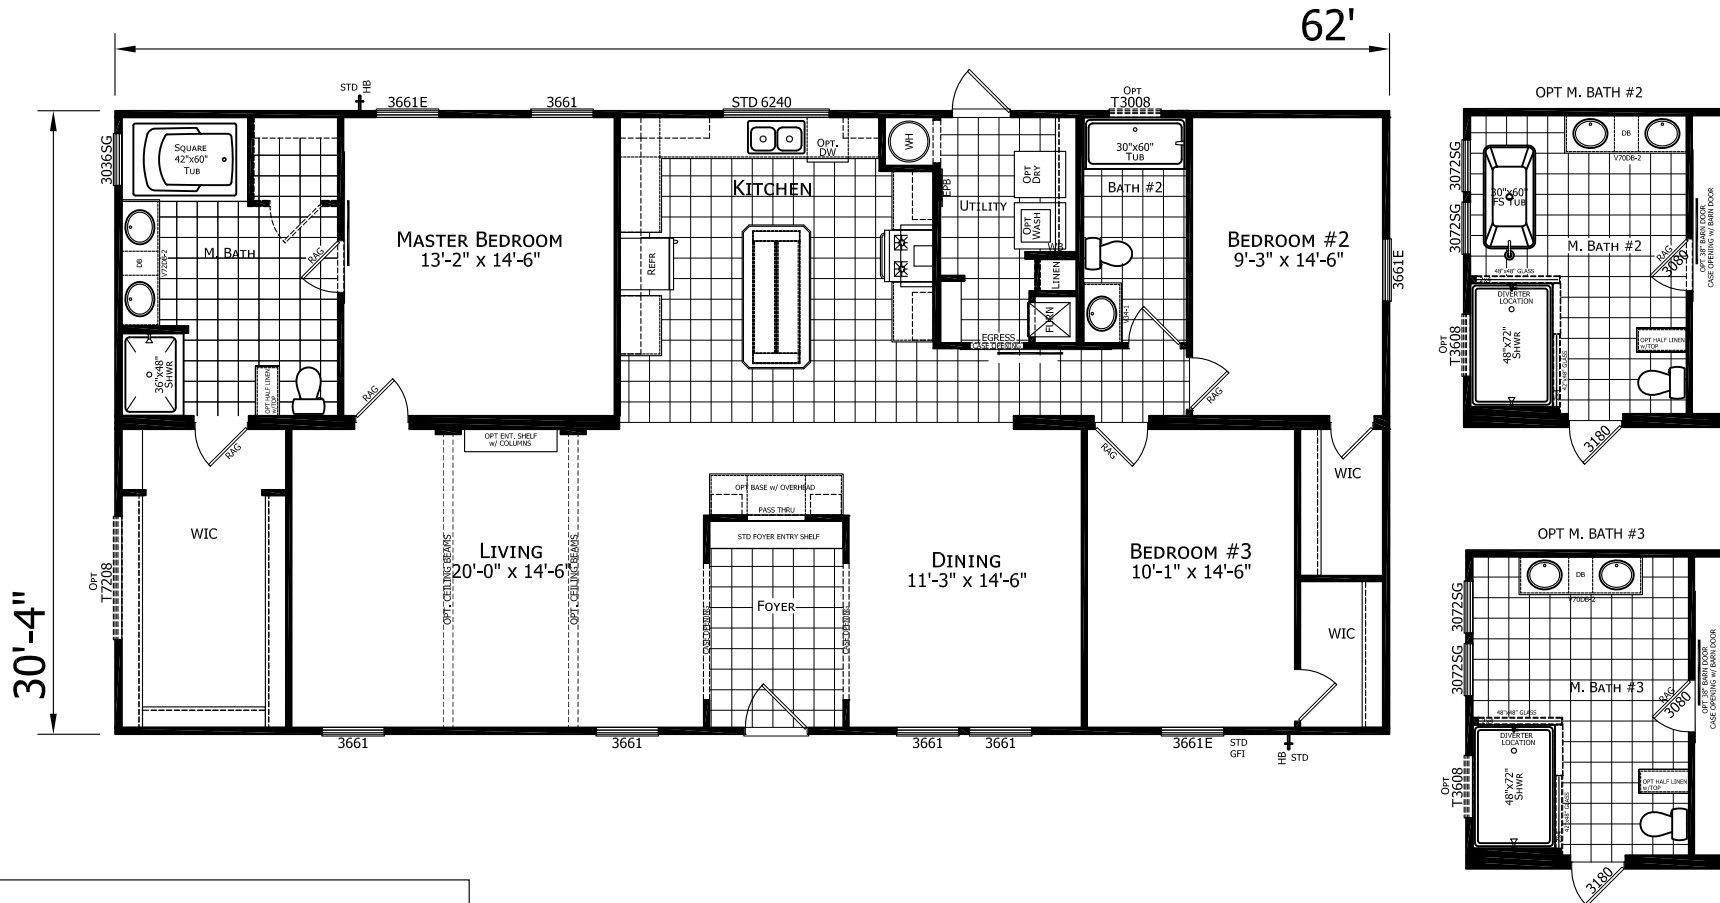

Delway

Dutch Elite Housing Series

1,880 SQ. FT. (Approximate) 3 Bedroom, 2 Bath

Last Updated: 12-9-24

FACTORY EXPO HOME CENTERS
 115 Titan Roberts Rd.
 Lillington, NC 27546

FBHExpo.com | 1-800-504-3238

IMPORTANT: Alta Cima Corp reserves the right to modify, cancel or substitute products or features of this event at any time without prior notice or obligation. Pictures and other promotional materials are representative and may depict or contain floor plans, square footages, elevations, options, upgrades, extra design features, decorations, floor coverings, specialty light fixtures, custom paint and wall coverings, window treatments, landscaping, sound and alarm systems, furnishings, appliances, and other designer/decorator features and amenities that are not included as part of the home and/or may not be available at all locations. Home, pricing and community information is subject to change, and homes to prior sale, at any time without notice or obligation. ©2020 Alta Cima Corp. All rights reserved.