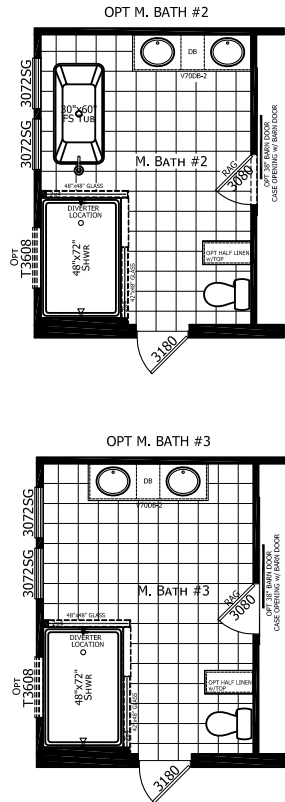

Delway

Dutch Elite Housing Series

1,880 SQ. FT. (Approximate) 3 Bedroom, 2 Bath

Last Updated: 10-10-22

FACTORY EXPO HOME CENTERS
 115 Titan Roberts Rd.
 Lillington, NC 27546

FBHExpo.com | 1-800-504-3238

IMPORTANT: Alta Cima Corp reserves the right to modify, cancel or substitute products or features of this event at any time without prior notice or obligation. Pictures and other promotional materials are representative and may depict or contain floor plans, square footages, elevations, options, upgrades, extra design features, decorations, floor coverings, specialty light fixtures, custom paint and wall coverings, window treatments, landscaping, sound and alarm systems, furnishings, appliances, and other designer/decorator features and amenities that are not included as part of the home and/or may not be available at all locations. Home, pricing and community information is subject to change, and homes to prior sale, at any time without notice or obligation. ©2020 Alta Cima Corp. All rights reserved.