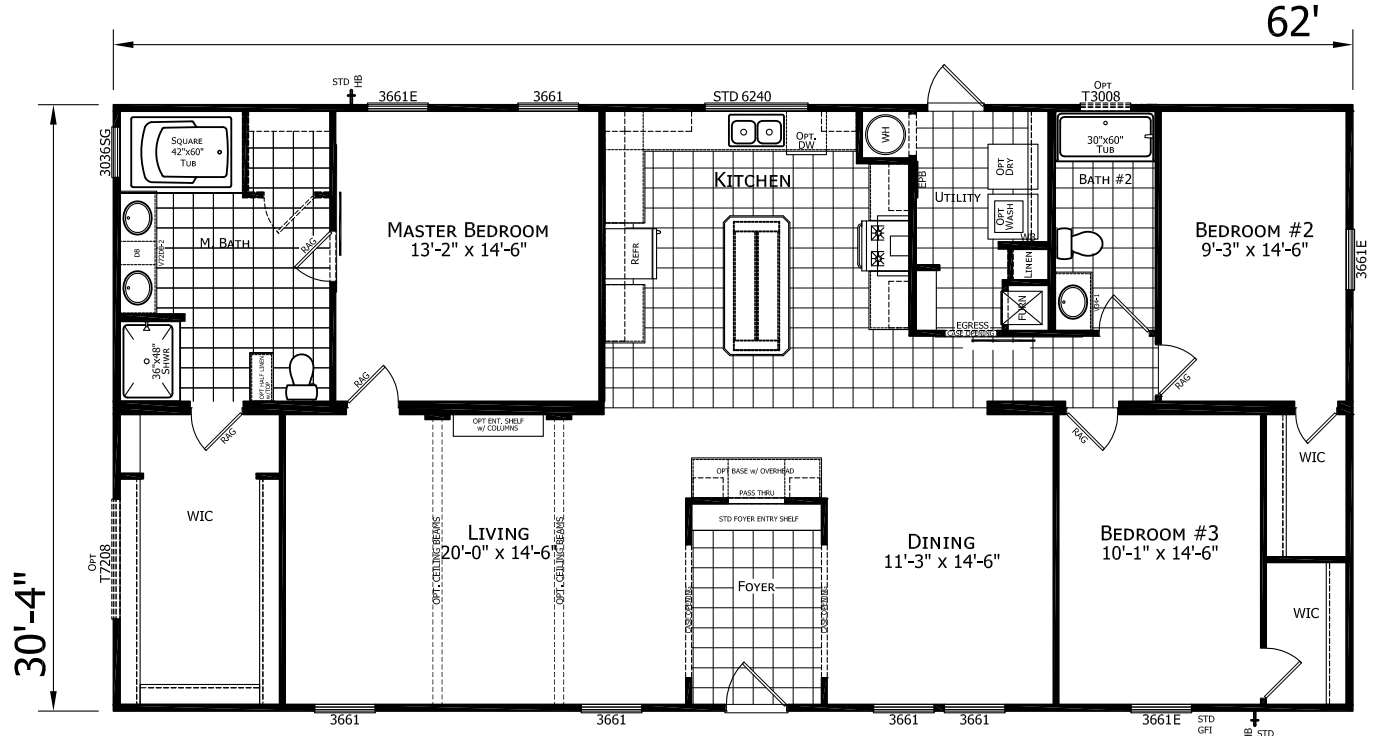

Delway

Dutch Elite Housing Series

1,880 SQ. FT. (Approximate) 3 Bedroom, 2 Bath

Last Updated: 10-10-22

FACTORY EXPO HOME CENTERS
 115 Titan Roberts Rd.
 Lillington, NC 27546

FBHExpo.com | 1-800-504-3238

IMPORTANT: Alta Cima Corp reserves the right to modify, cancel or substitute products or features of this event at any time without prior notice or obligation. Pictures and other promotional materials are representative and may depict or contain floor plans, square footages, elevations, options, upgrades, extra design features, decorations, floor coverings, specialty light fixtures, custom paint and wall coverings, window treatments, landscaping, sound and alarm systems, furnishings, appliances, and other designer/decorator features and amenities that are not included as part of the home and/or may not be available at all locations. Home, pricing and community information is subject to change, and homes to prior sale, at any time without notice or obligation. ©2020 Alta Cima Corp. All rights reserved.