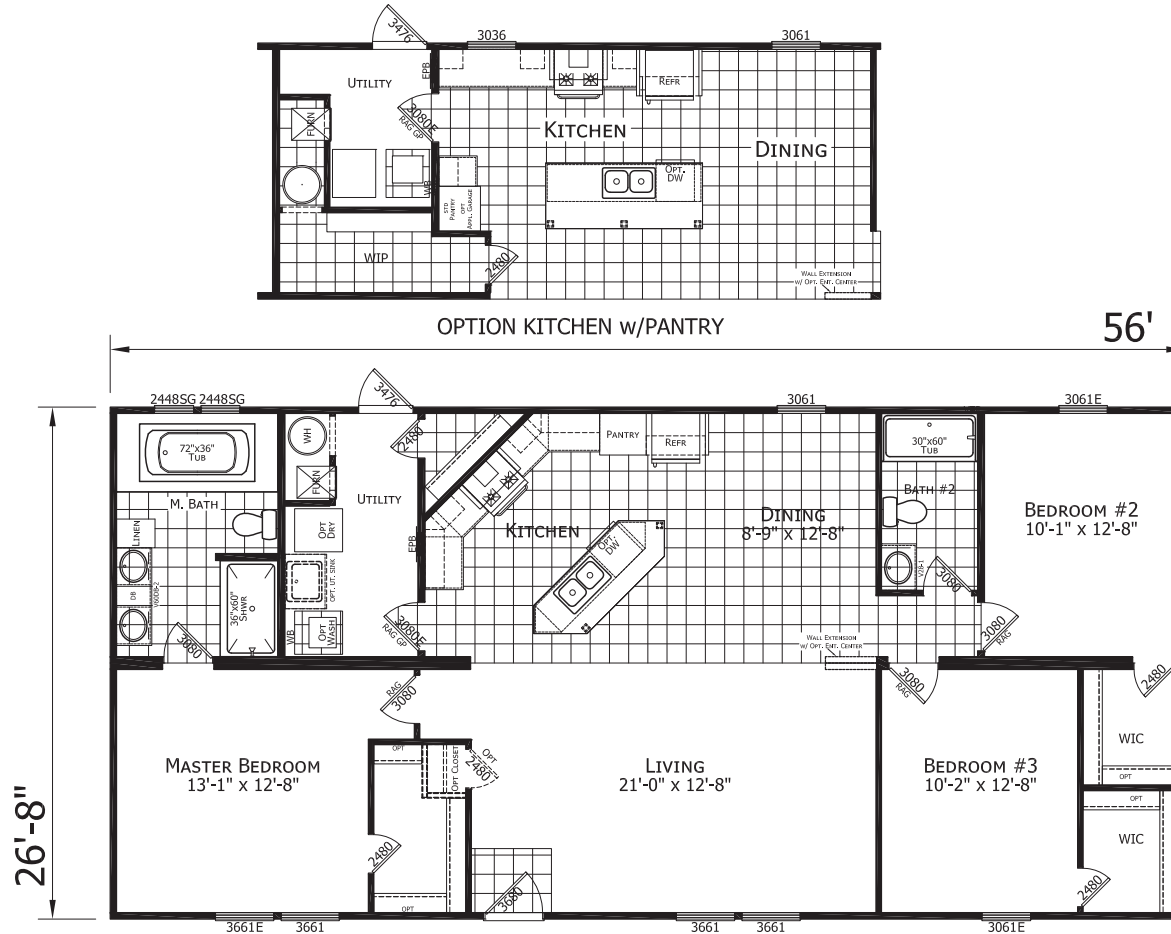

Crepsy

Dutch Elite Housing Series

1,493 SQ. FT. (Approximate) 3 Bedroom, 2 Bath

Last Updated: 10-10-22

OPTION MASTER BATH #3

OPTION MASTER BATH #2

FACTORY EXPO HOME CENTERS
115 Titan Roberts Rd.
Lillington, NC 27546