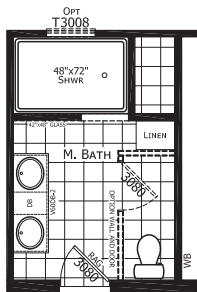

Crepsy

Dutch Elite Housing Series

1,493 SQ. FT. (Approximate) 3 Bedroom, 2 Bath

Last Updated: 10-10-22

OPTION MASTER BATH #3

OPTION MASTER BATH #2

FACTORY EXPO HOME CENTERS
115 Titan Roberts Rd.
Lillington, NC 27546