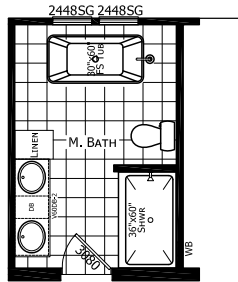

Crepsy

Dutch Elite Housing Series

1,493 SQ. FT. (Approximate) 3 Bedroom, 2 Bath

Last Updated: 10-10-22

OPTION MASTER BATH #3

OPTION MASTER BATH #2

FACTORY EXPO HOME CENTERS
115 Titan Roberts Rd.
Lillington, NC 27546