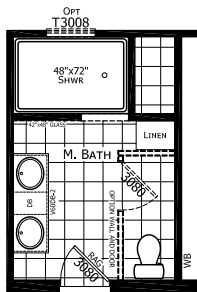

Crepsy

Dutch Elite Housing Series

1,493 SQ. FT. (Approximate) 3 Bedroom, 2 Bath

Last Updated: 10-10-22

OPTION MASTER BATH #3

OPTION MASTER BATH #2

FACTORY EXPO HOME CENTERS
115 Titan Roberts Rd.
Lillington, NC 27546