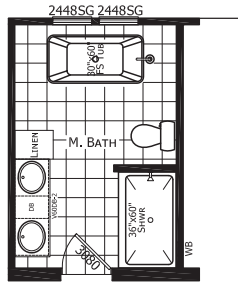

Crepsy

Dutch Elite Housing Series

1,493 SQ. FT. (Approximate) 3 Bedroom, 2 Bath

Last Updated: 10-10-22

OPTION MASTER BATH #3

OPTION MASTER BATH #2

FACTORY EXPO HOME CENTERS
115 Titan Roberts Rd.
Lillington, NC 27546