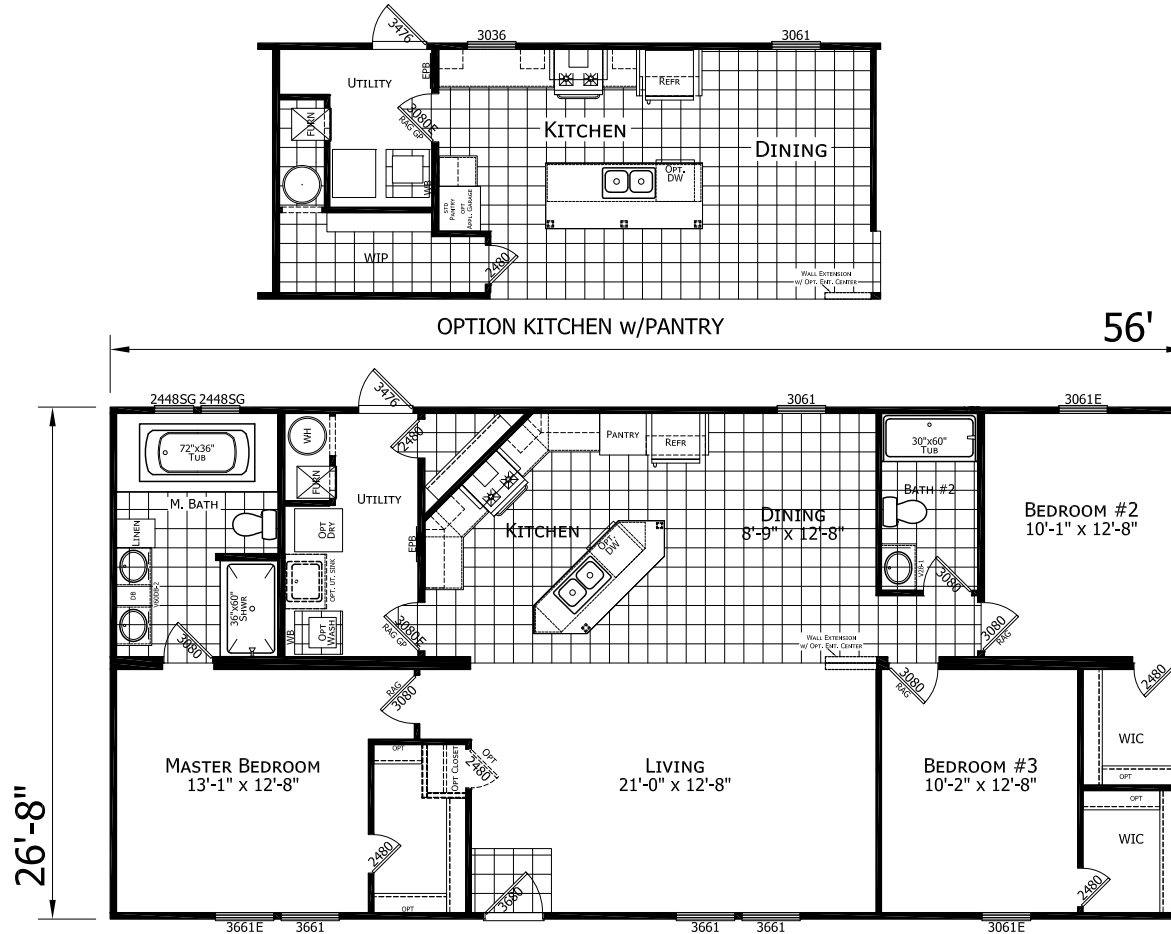

Crepsy

Dutch Elite Housing Series

1,493 SQ. FT. (Approximate) 3 Bedroom, 2 Bath

Last Updated: 10-10-22

OPTION MASTER BATH #3

OPTION MASTER BATH #2

FACTORY EXPO HOME CENTERS
115 Titan Roberts Rd.
Lillington, NC 27546