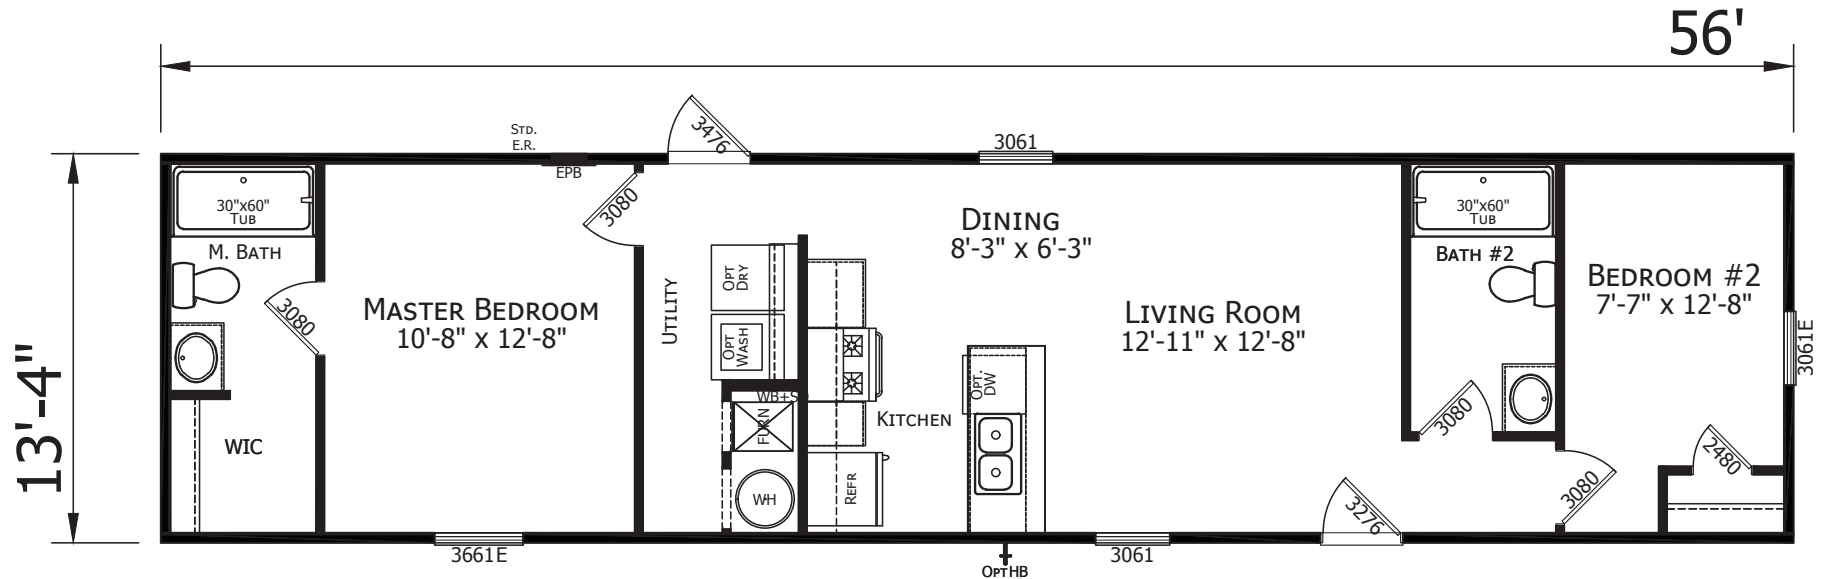

# Craycroft

Prime Series

747 SQ. FT. (Approximate) 2 Bedroom, 2 Bath

Last Updated: 11-9-22

**FACTORY EXPO HOME CENTERS**  
 115 Titan Roberts Rd.  
 Lillington, NC 27546

**FBHExpo.com | 1-800-504-3238**

**IMPORTANT:** Alta Cima Corp reserves the right to modify, cancel or substitute products or features of this event at any time without prior notice or obligation. Pictures and other promotional materials are representative and may depict or contain floor plans, square footages, elevations, options, upgrades, extra design features, decorations, floor coverings, specialty light fixtures, custom paint and wall coverings, window treatments, landscaping, sound and alarm systems, furnishings, appliances, and other designer/decorator features and amenities that are not included as part of the home and/or may not be available at all locations. Home, pricing and community information is subject to change, and homes to prior sale, at any time without notice or obligation. ©2020 Alta Cima Corp. All rights reserved.