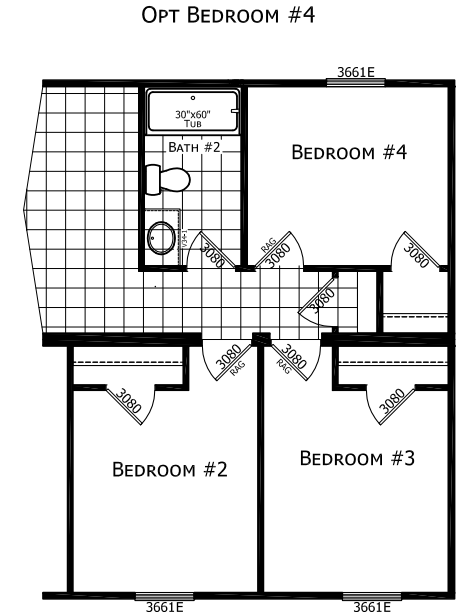

Cortland

Dutch Elite Housing Series

1,387 SQ. FT. (Approximate) 3 Bedroom, 2 Bath

Last Updated: 3-6-23

FACTORY EXPO HOME CENTERS
115 Titan Roberts Rd.
Lillington, NC 27546

FBHExpo.com | 1-800-504-3238

IMPORTANT: Alta Cima Corp reserves the right to modify, cancel or substitute products or features of this event at any time without prior notice or obligation. Pictures and other promotional materials are representative and may depict or contain floor plans, square footages, elevations, options, upgrades, extra design features, decorations, floor coverings, specialty light fixtures, custom paint and wall coverings, window treatments, landscaping, sound and alarm systems, furnishings, appliances, and other designer/decorator features and amenities that are not included as part of the home and/or may not be available at all locations. Home, pricing and community information is subject to change, and homes to prior sale, at any time without notice or obligation. ©2020 Alta Cima Corp. All rights reserved.