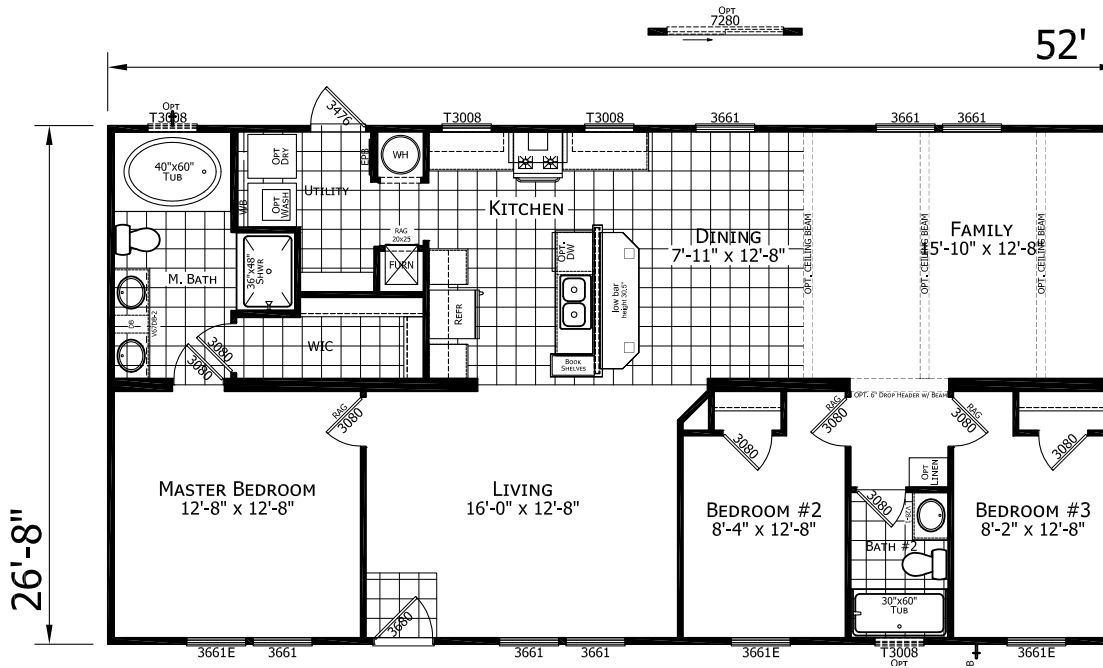

Cortland

Dutch Elite Housing Series

1,387 SQ. FT. (Approximate) 3 Bedroom, 2 Bath

Last Updated: 3-6-23

FACTORY EXPO HOME CENTERS
115 Titan Roberts Rd.
Lillington, NC 27546

FBHExpo.com | 1-800-504-3238

IMPORTANT: Alta Cima Corp reserves the right to modify, cancel or substitute products or features of this event at any time without prior notice or obligation. Pictures and other promotional materials are representative and may depict or contain floor plans, square footages, elevations, options, upgrades, extra design features, decorations, floor coverings, specialty light fixtures, custom paint and wall coverings, window treatments, landscaping, sound and alarm systems, furnishings, appliances, and other designer/decorator features and amenities that are not included as part of the home and/or may not be available at all locations. Home, pricing and community information is subject to change, and homes to prior sale, at any time without notice or obligation. ©2020 Alta Cima Corp. All rights reserved.