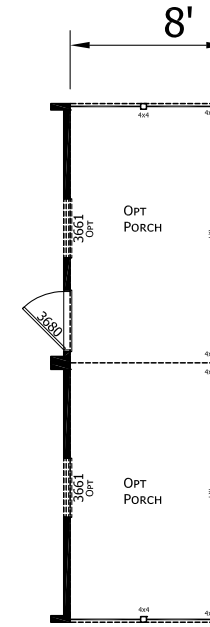

Cortland

Dutch Elite Housing Series

1,387 SQ. FT. (Approximate) 3 Bedroom, 2 Bath

Last Updated: 3-6-23

FACTORY EXPO HOME CENTERS
115 Titan Roberts Rd.
Lillington, NC 27546

FBHExpo.com | 1-800-504-3238

IMPORTANT: Alta Cima Corp reserves the right to modify, cancel or substitute products or features of this event at any time without prior notice or obligation. Pictures and other promotional materials are representative and may depict or contain floor plans, square footages, elevations, options, upgrades, extra design features, decorations, floor coverings, specialty light fixtures, custom paint and wall coverings, window treatments, landscaping, sound and alarm systems, furnishings, appliances, and other designer/decorator features and amenities that are not included as part of the home and/or may not be available at all locations. Home, pricing and community information is subject to change, and homes to prior sale, at any time without notice or obligation. ©2020 Alta Cima Corp. All rights reserved.