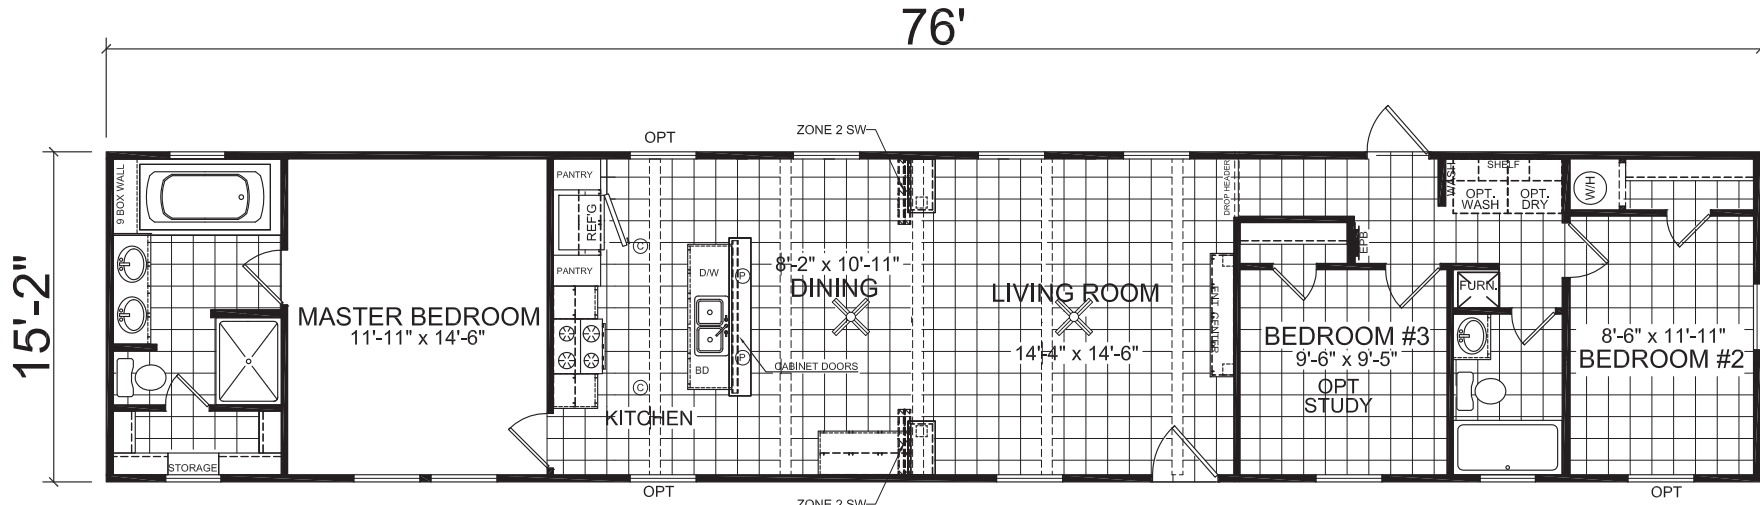

Cornelia

Dutch Elite Housing Series

1,153 SQ. FT. (Approximate) 3 Bedroom, 2 Bath

Last Updated: 10-10-22

Loaded with contemporary features, the Cornelia model includes the San Antonio Package, ask your Housing Consultant for more details.