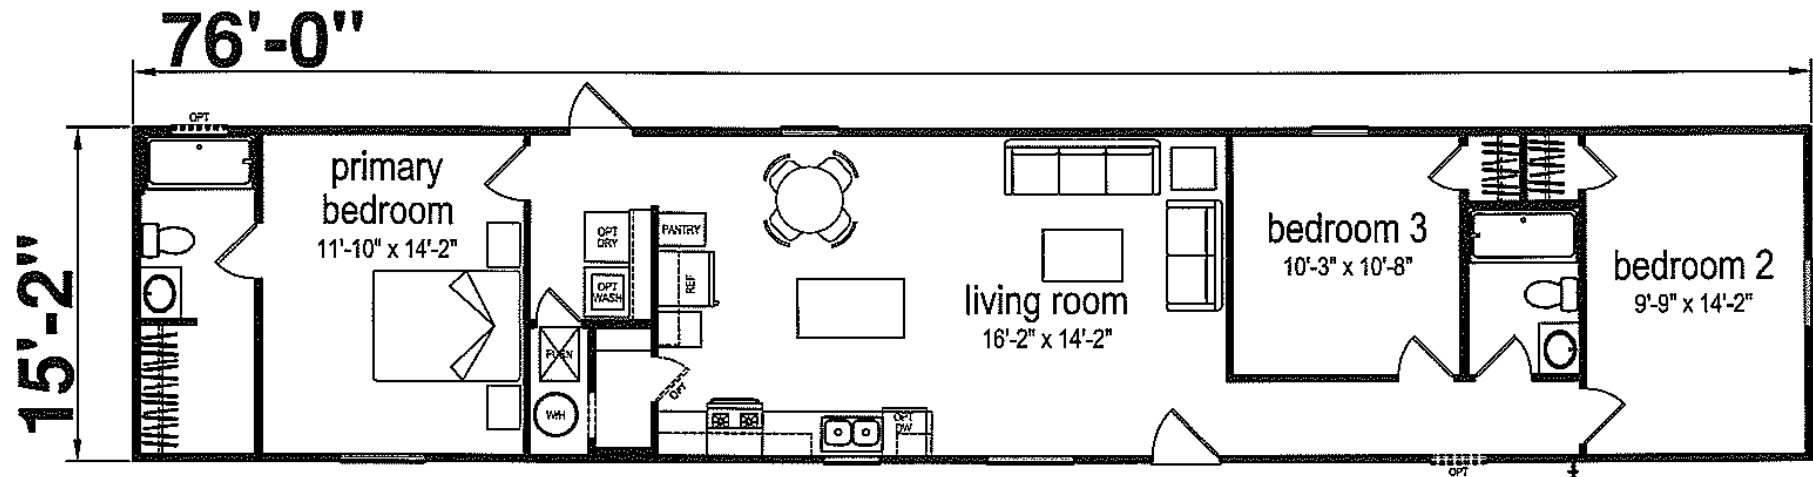

Colson

Perennial Series

1,153 SQ. FT. (Approximate) 3 Bedroom, 2 Bath

Last Updated: 6-29-26

CHAMPION HOMES CENTER
115 Titan Roberts Rd.
Lillington, NC 27546

FBHExpo.com | 1-800-504-3238

IMPORTANT: Champion Homes reserves the right to modify, cancel or substitute products or features of this event at any time without prior notice or obligation. Pictures and other promotional materials are representative and may depict or contain floor plans, square footages, elevations, options, upgrades, extra design features, decorations, floor coverings, specialty light fixtures, custom paint and wall coverings, window treatments, landscaping, sound and alarm systems, furnishings, appliances, and other designer/decorator features and amenities that are not included as part of the home and/or may not be available at all locations. Home, pricing and community information is subject to change, and homes to prior sale, at any time without notice or obligation. ©2020 Alta Cima Corp. All rights reserved.