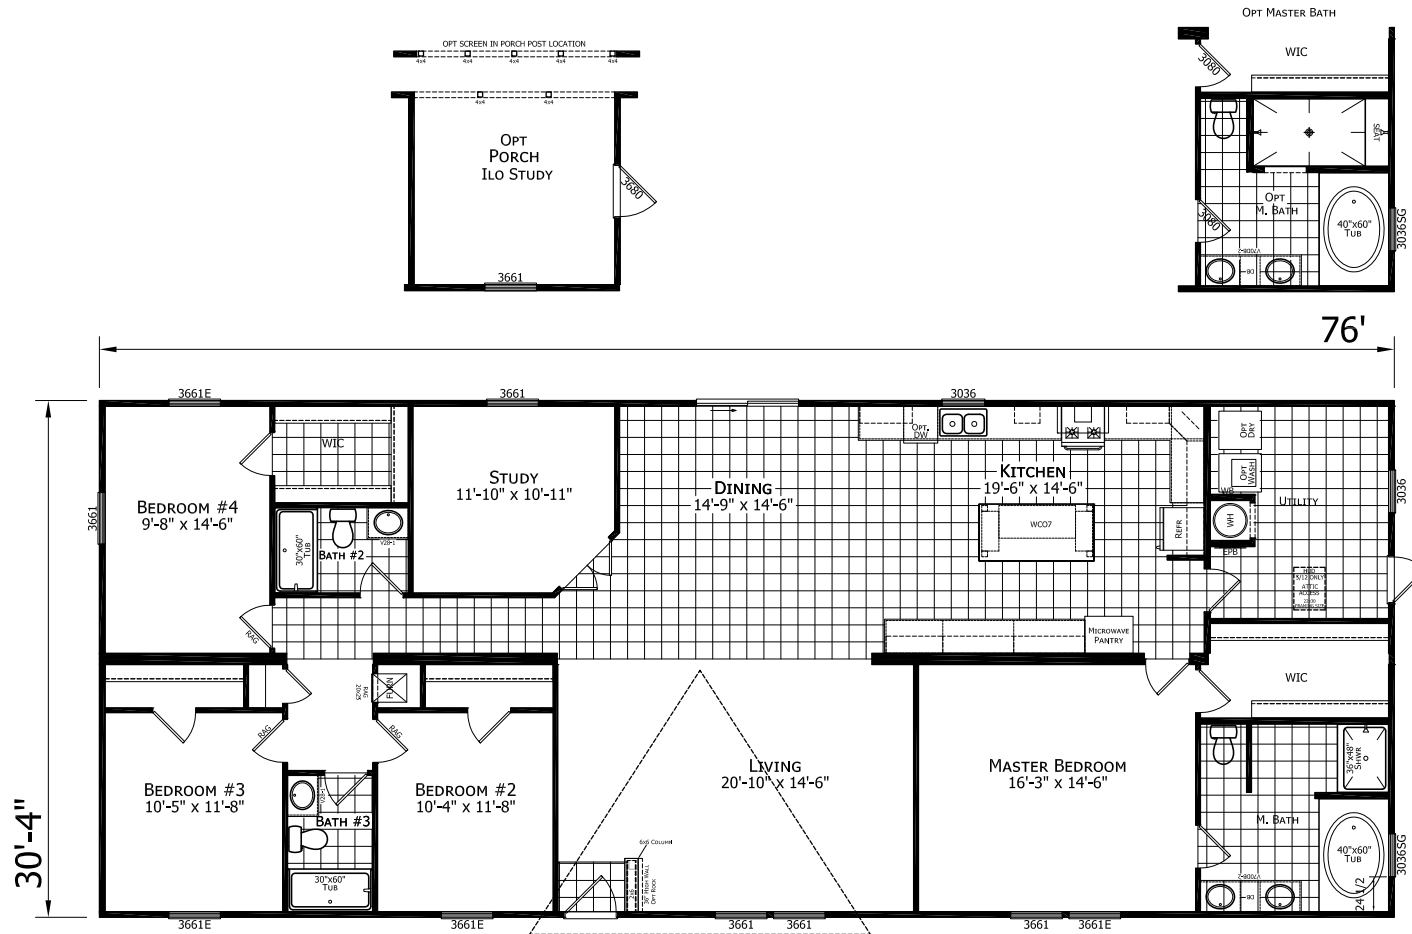

Carlman

Dutch Elite Housing Series

2,305 SQ. FT. (Approximate) 4 Bedroom, 3 Bath

CHAMPION
HOMES CENTER

Last Updated: 12-19-22

FACTORY EXPO HOME CENTERS
115 Titan Roberts Rd.
Lillington, NC 27546

FBHExpo.com | 1-800-504-3238