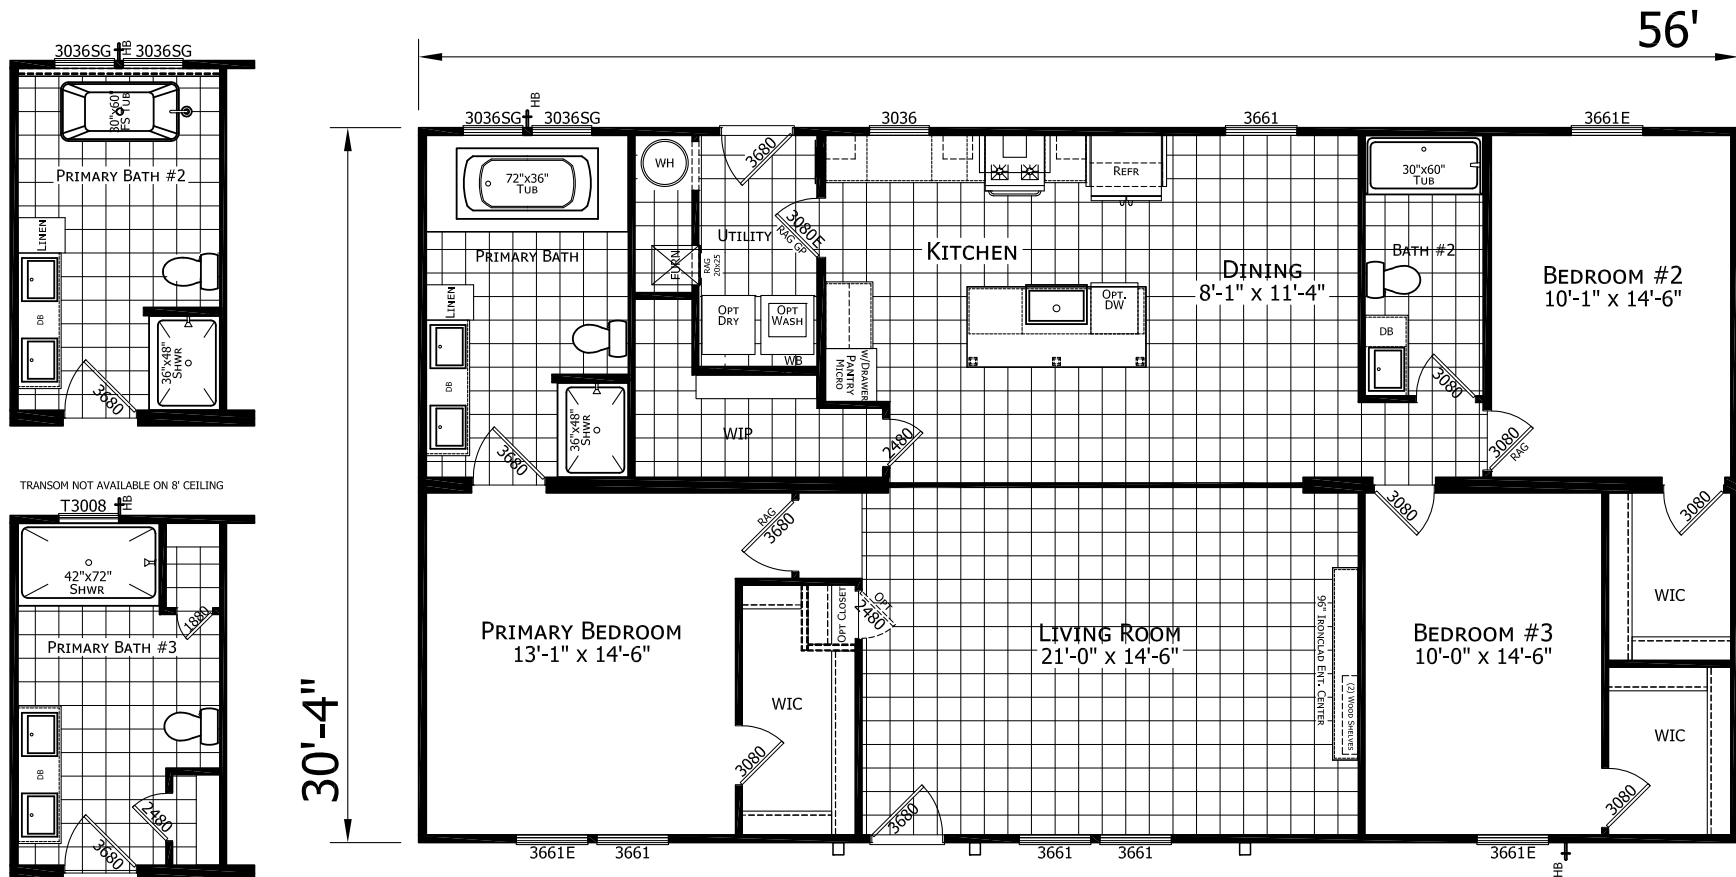

Capstan

Ironclad Series

1,699 SQ. FT. (Approximate) 3 Bedroom, 2 Bath

Last Updated: 1-26-23

CHAMPION HOMES CENTER
 115 Titan Roberts Rd.
 Lillington, NC 27546

FBHExpo.com | 1-800-504-3238

IMPORTANT: Champion Homes reserves the right to modify, cancel or substitute products or features of this event at any time without prior notice or obligation. Pictures and other promotional materials are representative and may depict or contain floor plans, square footages, elevations, options, upgrades, extra design features, decorations, floor coverings, specialty light fixtures, custom paint and wall coverings, window treatments, landscaping, sound and alarm systems, furnishings, appliances, and other designer/decorator features and amenities that are not included as part of the home and/or may not be available at all locations. Home, pricing and community information is subject to change, and homes to prior sale, at any time without notice or obligation. ©2020 Champion Homes. All rights reserved.