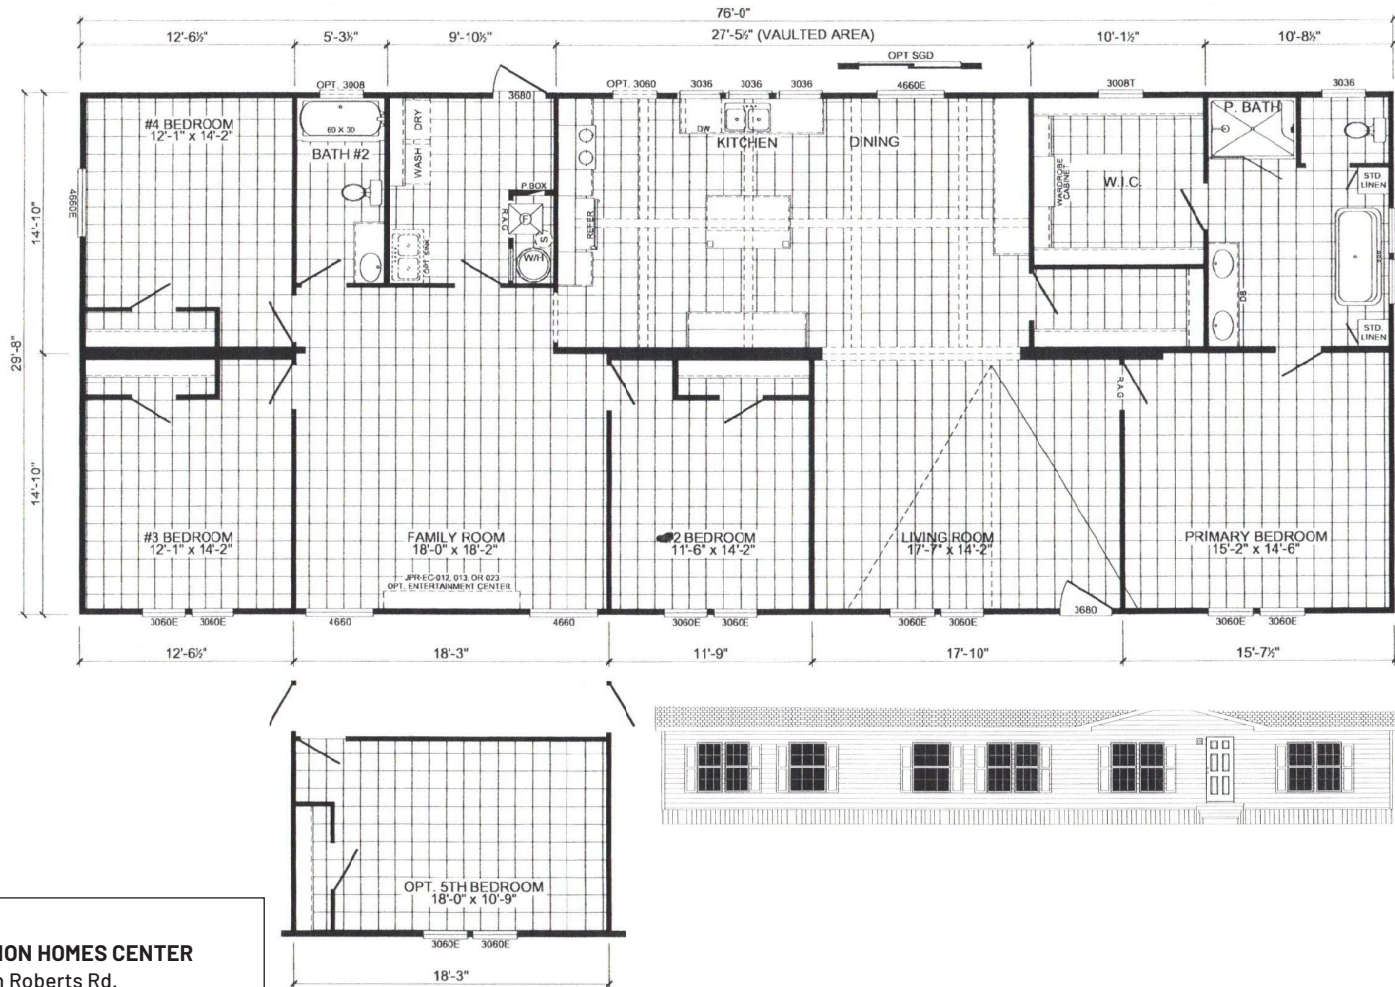

Canora

Brave Series

2,254 SQ. FT. (Approximate) 4 Bedroom, 2 Bath

Last Updated: 3-6-23

CHAMPION HOMES CENTER
115 Titan Roberts Rd.
Lillington, NC 27546

FBHExpo.com | 1-800-504-3238

IMPORTANT: Champion Homes reserves the right to modify, cancel or substitute products or features of this event at any time without prior notice or obligation. Pictures and other promotional materials are representative and may depict or contain floor plans, square footages, elevations, options, upgrades, extra design features, decorations, floor coverings, specialty light fixtures, custom paint and wall coverings, window treatments, landscaping, sound and alarm systems, furnishings, appliances, and other designer/decorator features and amenities that are not included as part of the home and/or may not be available at all locations. Home, pricing and community information is subject to change, and homes to prior sale, at any time without notice or obligation. ©2020 Champion Homes. All rights reserved.