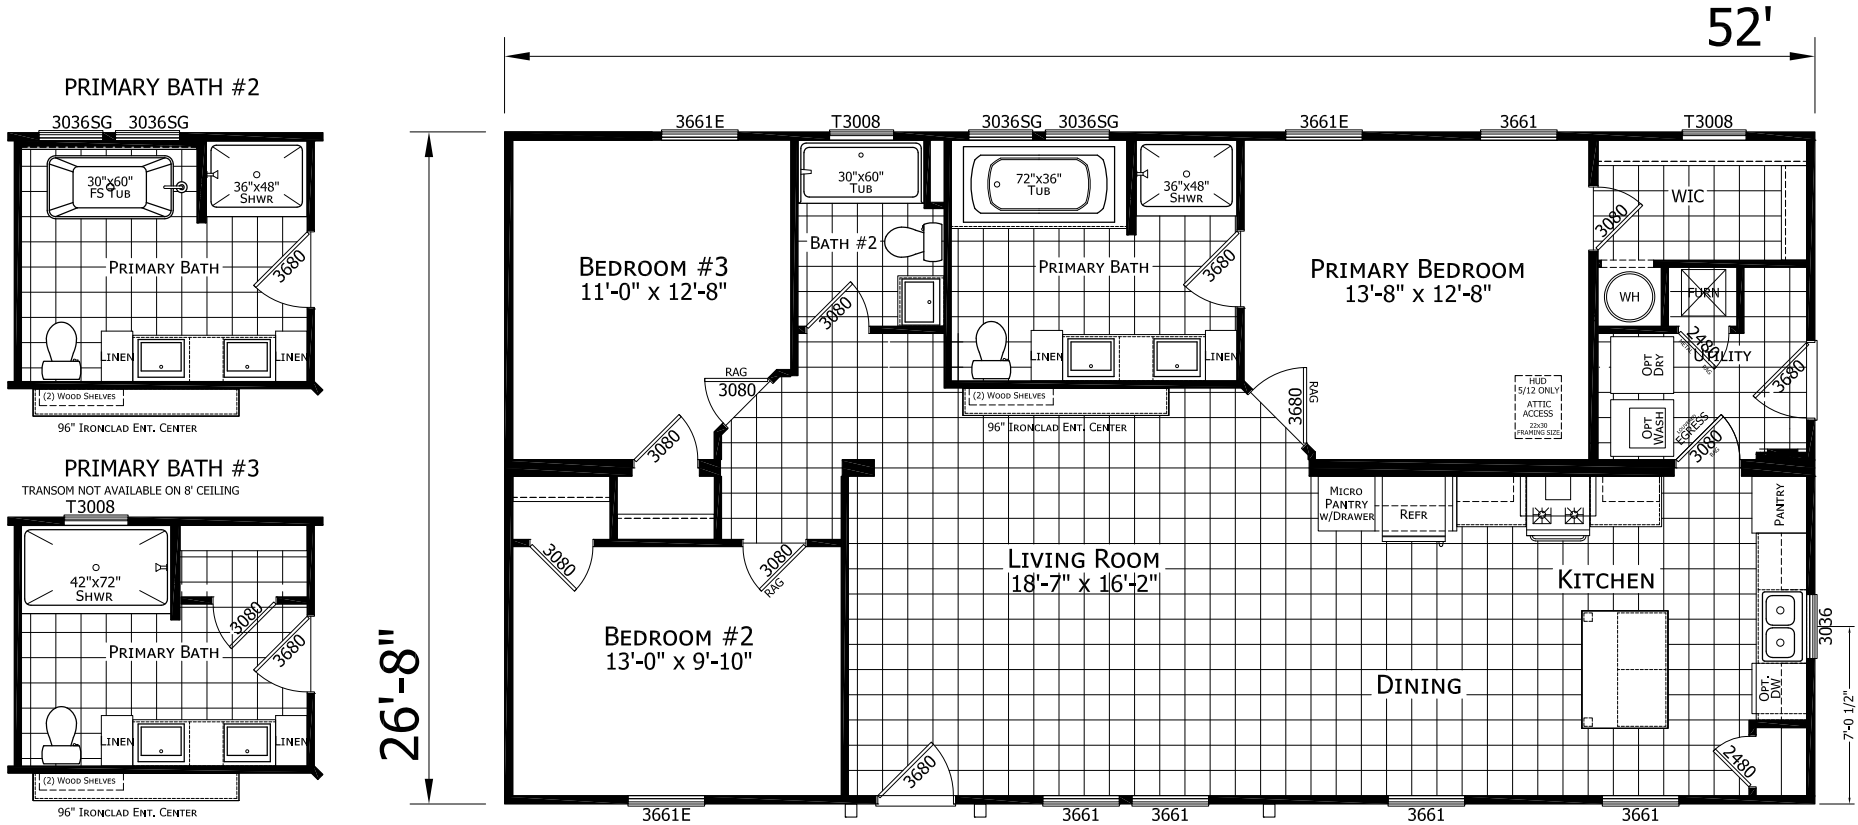

# Bonlee

Ironclad Series

1,387 SQ. FT. (Approximate) 3 Bedroom, 2 Bath

Last Updated: 11-4-24

**CHAMPION HOMES CENTER**  
 115 Titan Roberts Rd.  
 Lillington, NC 27546

**FBHExpo.com | 1-800-504-3238**

**IMPORTANT:** Champion Homes reserves the right to modify, cancel or substitute products or features of this event at any time without prior notice or obligation. Pictures and other promotional materials are representative and may depict or contain floor plans, square footages, elevations, options, upgrades, extra design features, decorations, floor coverings, specialty light fixtures, custom paint and wall coverings, window treatments, landscaping, sound and alarm systems, furnishings, appliances, and other designer/decorator features and amenities that are not included as part of the home and/or may not be available at all locations. Home, pricing and community information is subject to change, and homes to prior sale, at any time without notice or obligation. ©2020 Champion Homes. All rights reserved.