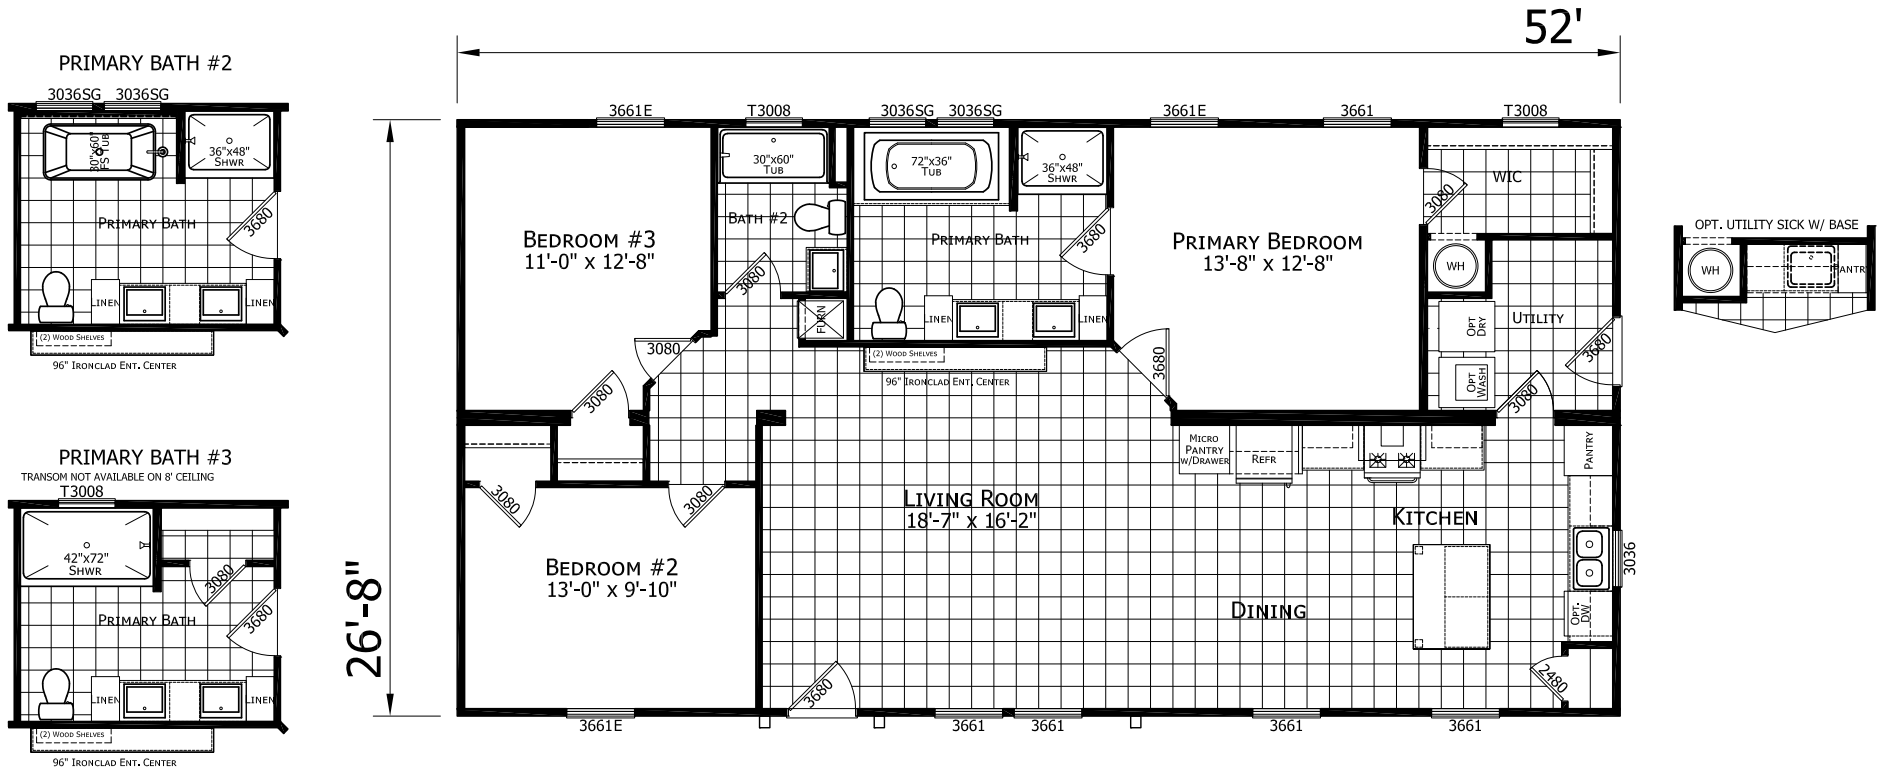

# Bonlee

Ironclad Series

1,387 SQ. FT. (Approximate) 3 Bedroom, 2 Bath

Last Updated: 11-7-23

**CHAMPION HOMES CENTER**  
115 Titan Roberts Rd.  
Lillington, NC 27546

**FBHExpo.com | 1-800-504-3238**

**IMPORTANT:** Champion Homes reserves the right to modify, cancel or substitute products or features of this event at any time without prior notice or obligation. Pictures and other promotional materials are representative and may depict or contain floor plans, square footages, elevations, options, upgrades, extra design features, decorations, floor coverings, specialty light fixtures, custom paint and wall coverings, window treatments, landscaping, sound and alarm systems, furnishings, appliances, and other designer/decorator features and amenities that are not included as part of the home and/or may not be available at all locations. Home, pricing and community information is subject to change, and homes to prior sale, at any time without notice or obligation. ©2020 Champion Homes. All rights reserved.