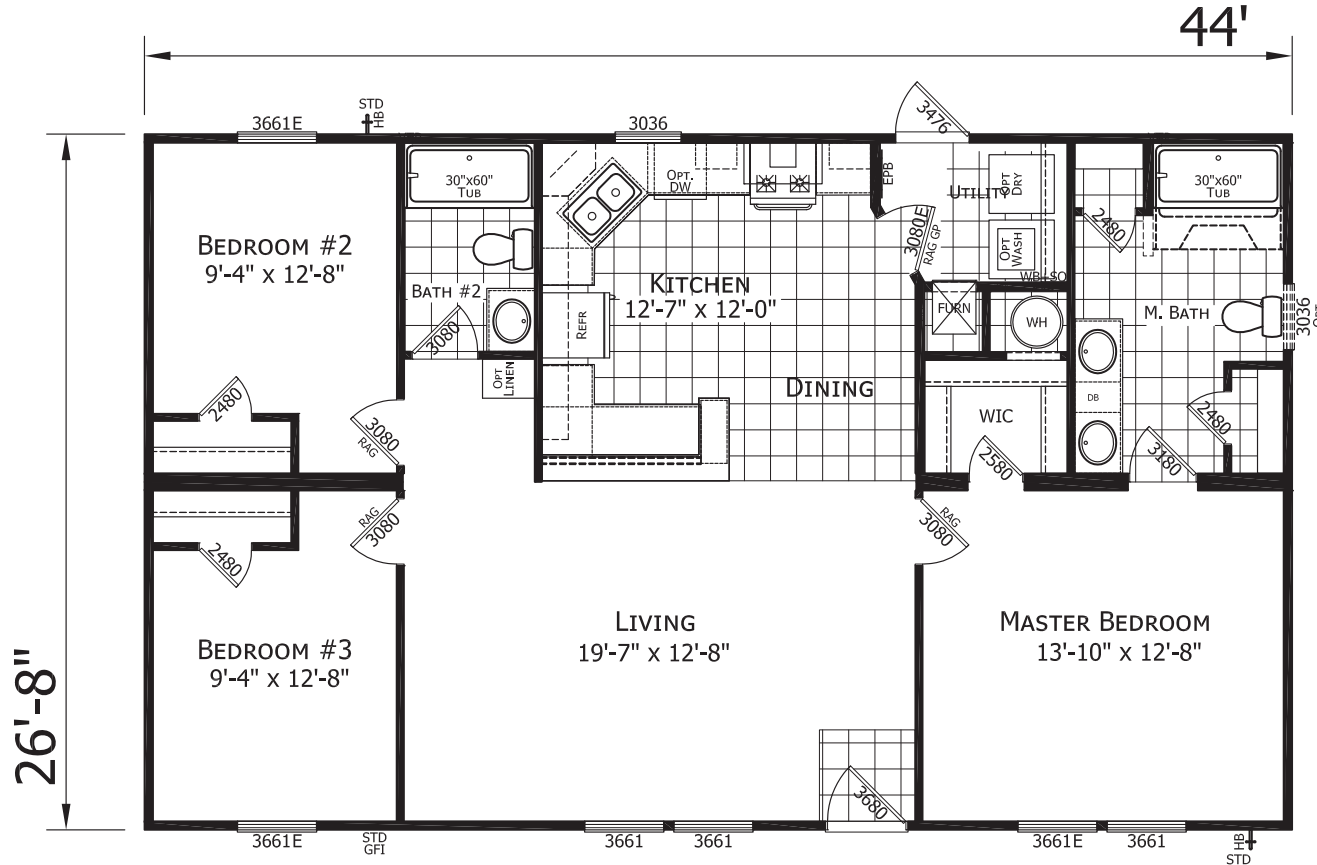

Bartel

Dutch Elite Housing Series

1,173 SQ. FT. (Approximate) 3 Bedroom, 2 Bath

Last Updated: 10-10-22

OPT GLAMOUR BATH

FACTORY EXPO HOME CENTERS
115 Titan Roberts Rd.
Lillington, NC 27546

FBHExpo.com | 1-800-504-3238