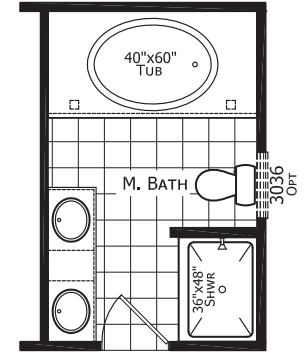

Bartel

Dutch Elite Housing Series

1,173 SQ. FT. (Approximate) 3 Bedroom, 2 Bath

Last Updated: 10-10-22

OPT GLAMOUR BATH

FACTORY EXPO HOME CENTERS
115 Titan Roberts Rd.
Lillington, NC 27546

FBHExpo.com | 1-800-504-3238