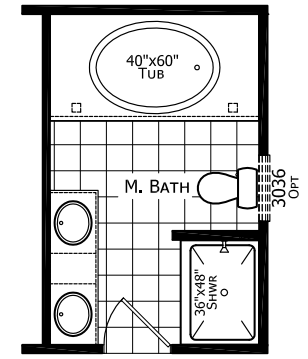

Bartel

Dutch Elite Housing Series

1,173 SQ. FT. (Approximate) 3 Bedroom, 2 Bath

Last Updated: 10-10-22

OPT GLAMOUR BATH

FACTORY EXPO HOME CENTERS
 115 Titan Roberts Rd.
 Lillington, NC 27546

FBHExpo.com | 1-800-504-3238