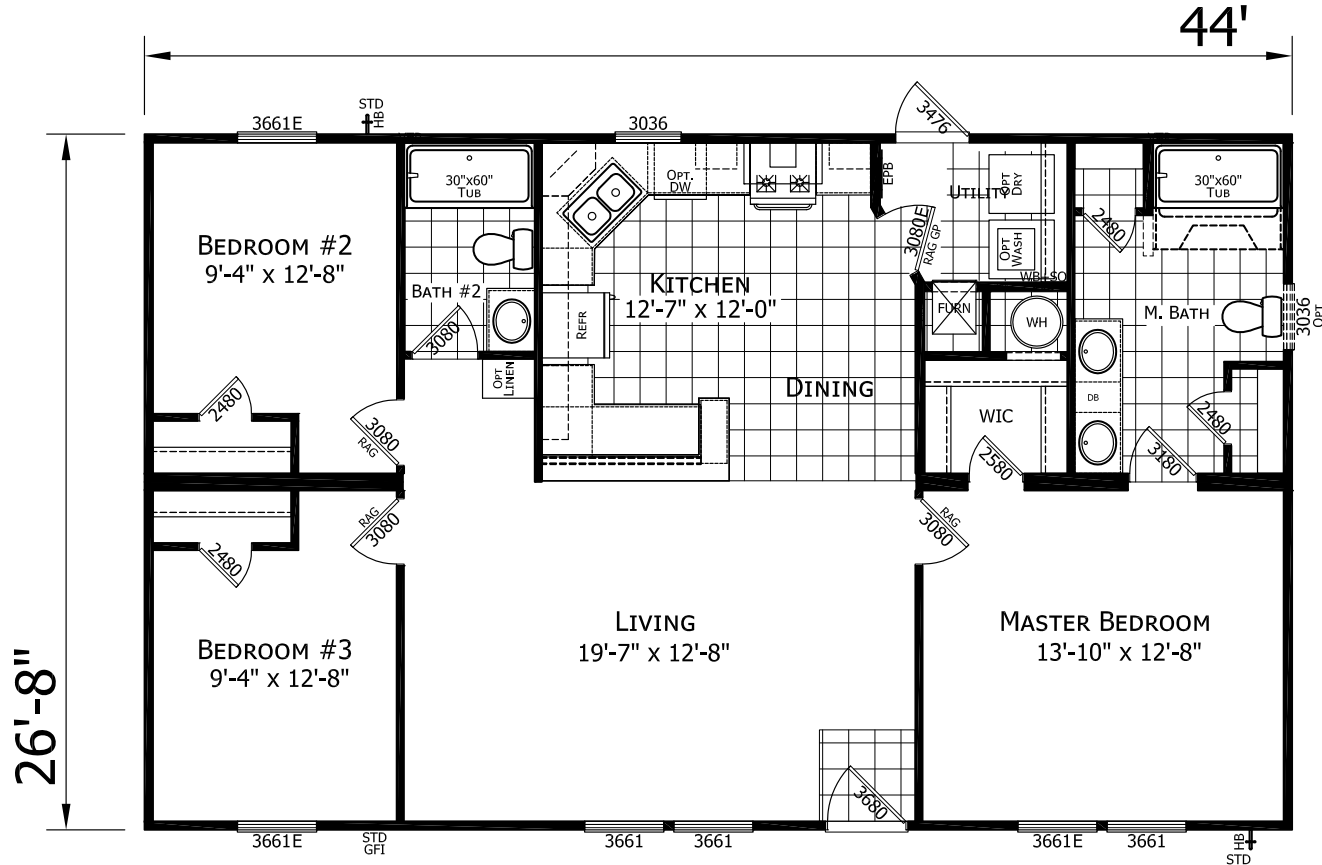

Bartel

Dutch Elite Housing Series

1,173 SQ. FT. (Approximate) 3 Bedroom, 2 Bath

Last Updated: 10-10-22

OPT GLAMOUR BATH

FACTORY EXPO HOME CENTERS
 115 Titan Roberts Rd.
 Lillington, NC 27546

FBHExpo.com | 1-800-504-3238