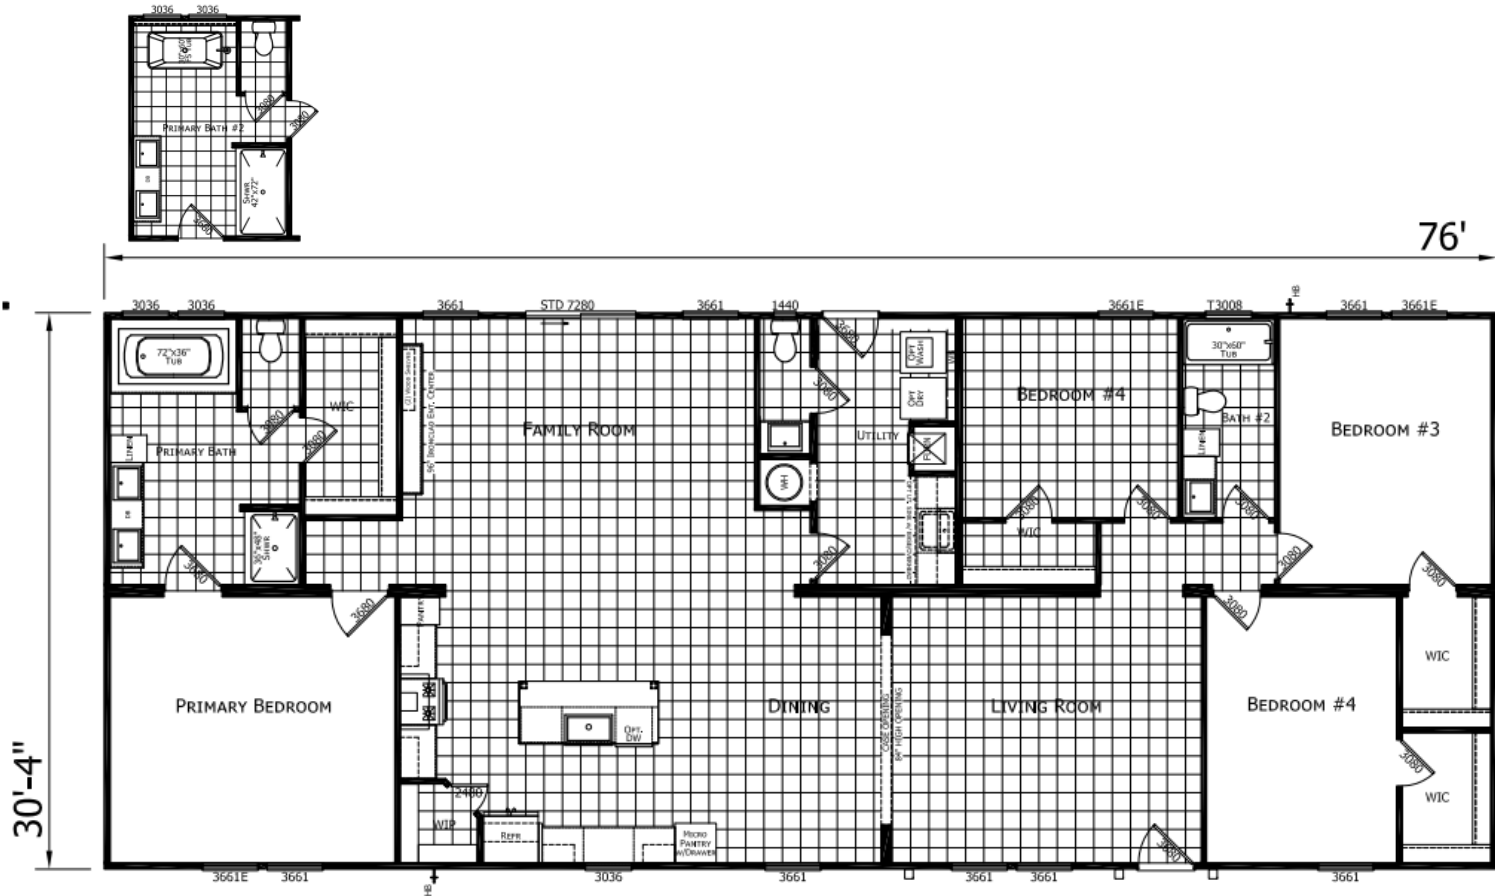

# Barbera

Ironclad Series

2,305 SQ. FT. (Approximate) 4 Bedroom, 2.5 Bath

Last Updated: 7-7-23

**CHAMPION HOMES CENTER**  
115 Titan Roberts Rd.  
Lillington, NC 27546

**FBHExpo.com | 1-800-504-3238**

**IMPORTANT:** Champion Homes reserves the right to modify, cancel or substitute products or features of this event at any time without prior notice or obligation. Pictures and other promotional materials are representative and may depict or contain floor plans, square footages, elevations, options, upgrades, extra design features, decorations, floor coverings, specialty light fixtures, custom paint and wall coverings, window treatments, landscaping, sound and alarm systems, furnishings, appliances, and other designer/decorator features and amenities that are not included as part of the home and/or may not be available at all locations. Home, pricing and community information is subject to change, and homes to prior sale, at any time without notice or obligation. ©2020 Champion Homes. All rights reserved.