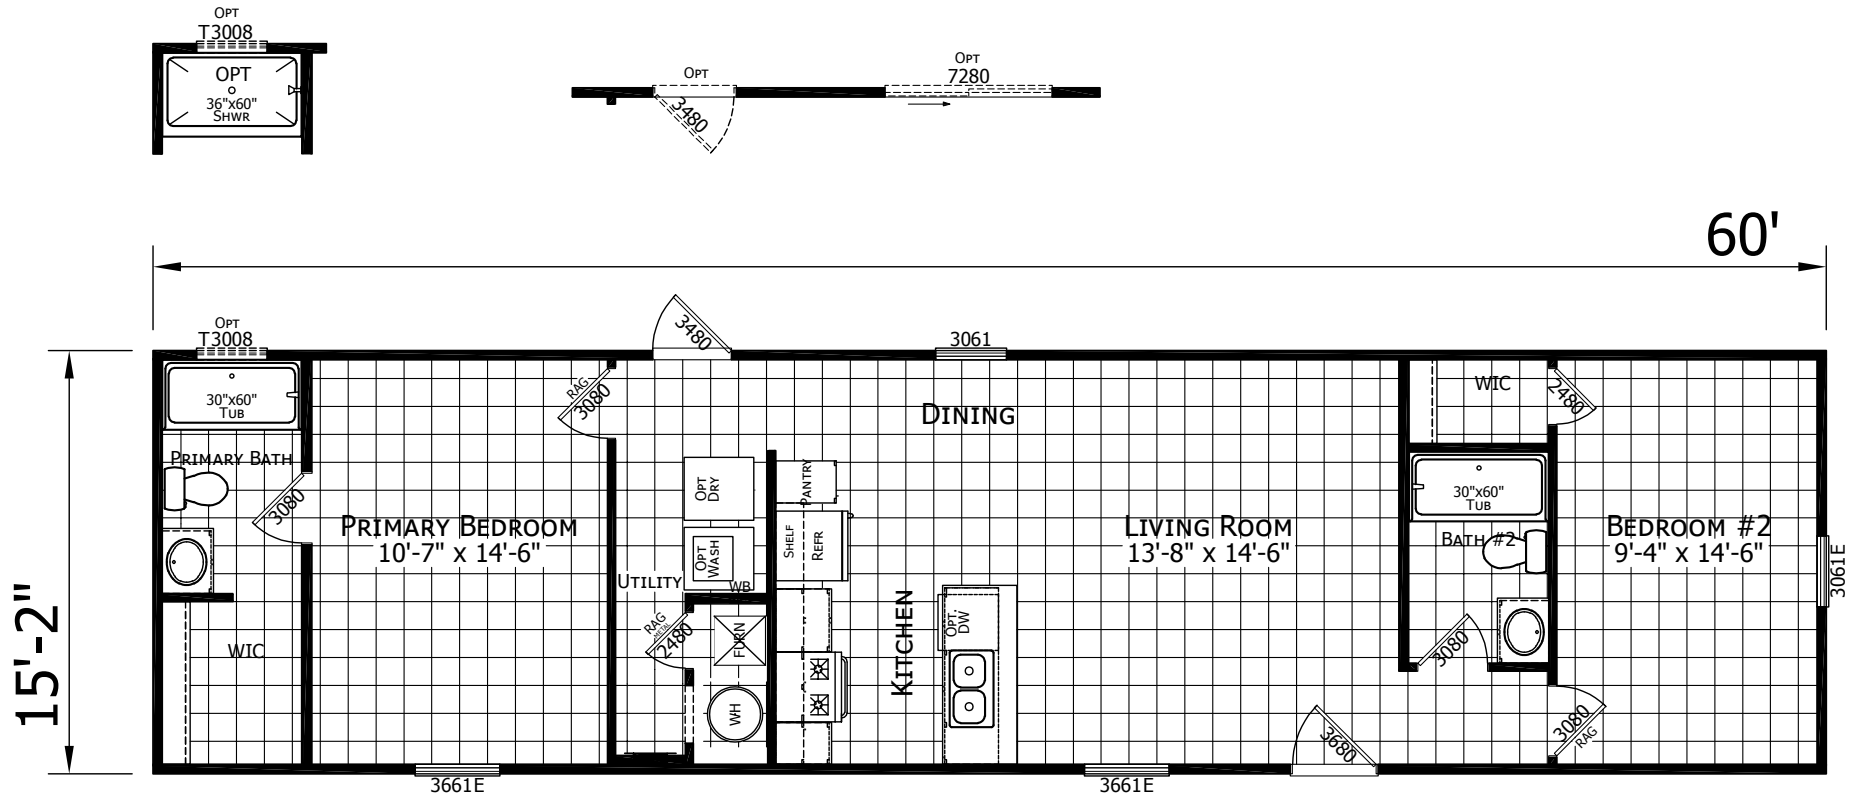

Aulander

Lake Manor Series - Single Sections

910 SQ. FT. (Approximate) 2 Bedroom, 2 Bath

Last Updated: 4-15-25

CHAMPION HOMES CENTER
 115 Titan Roberts Rd.
 Lillington, NC 27546

FBHExpo.com | 1-800-504-3238