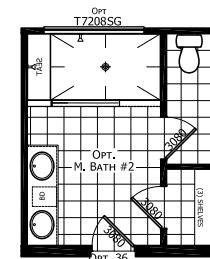

# Altamont

Dutch Elite Housing Series

1,547 SQ. FT. (Approximate) 3 Bedroom, 2 Bath

Last Updated: 10-10-22

OPTIONAL MASTER BATH #1

OPTIONAL MASTER BATH #2

OPT. KITCHEN #1

**FACTORY EXPO HOME CENTERS**  
115 Titan Roberts Rd.  
Lillington, NC 27546