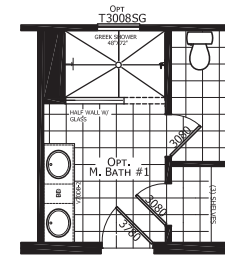

Altamont

Dutch Elite Housing Series

1,547 SQ. FT. (Approximate) 3 Bedroom, 2 Bath

Last Updated: 10-10-22

OPTIONAL MASTER BATH #1

OPTIONAL MASTER BATH #2

OPT. KITCHEN #1

FACTORY EXPO HOME CENTERS
115 Titan Roberts Rd.
Lillington, NC 27546