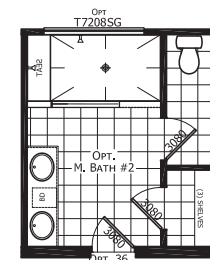

Altamont

Dutch Elite Housing Series

1,547 SQ. FT. (Approximate) 3 Bedroom, 2 Bath

Last Updated: 10-10-22

OPTIONAL MASTER BATH #1

OPTIONAL MASTER BATH #2

OPT. KITCHEN #1

FACTORY EXPO HOME CENTERS
115 Titan Roberts Rd.
Lillington, NC 27546