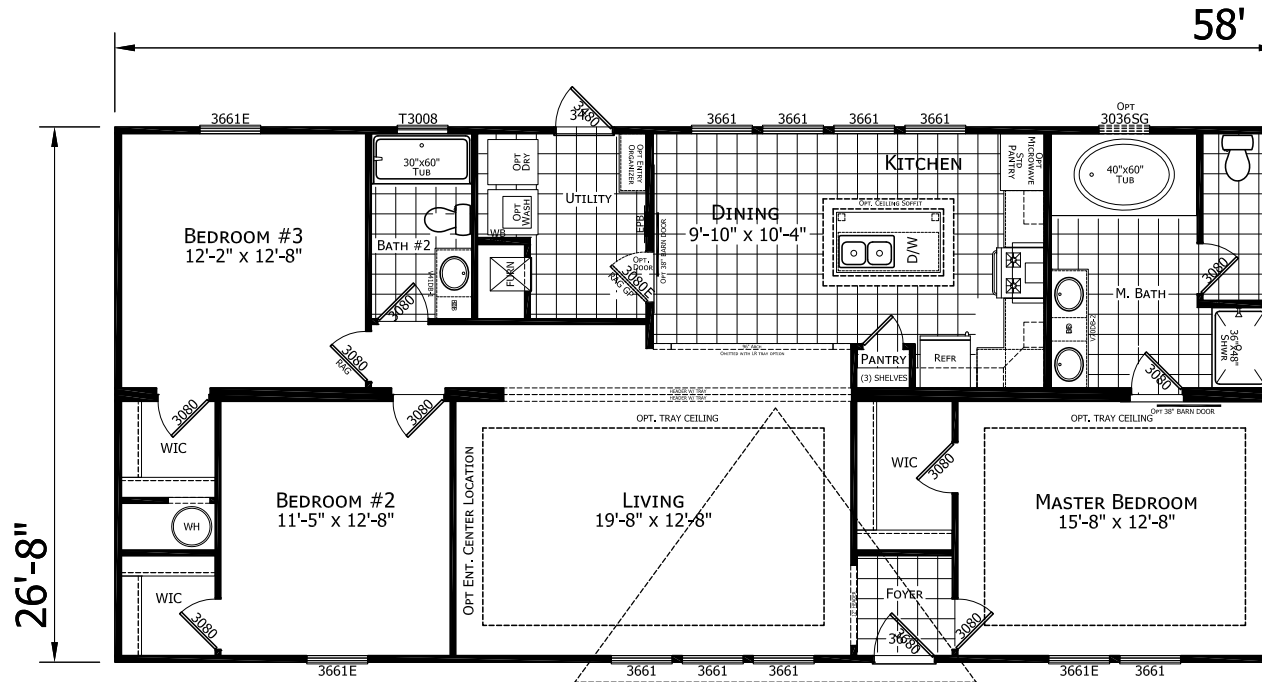

# Altamont

Dutch Elite Housing Series

1,547 SQ. FT. (Approximate) 3 Bedroom, 2 Bath

Last Updated: 10-10-22

OPTIONAL MASTER BATH #1

OPTIONAL MASTER BATH #2

OPT. KITCHEN #1

**FACTORY EXPO HOME CENTERS**  
115 Titan Roberts Rd.  
Lillington, NC 27546