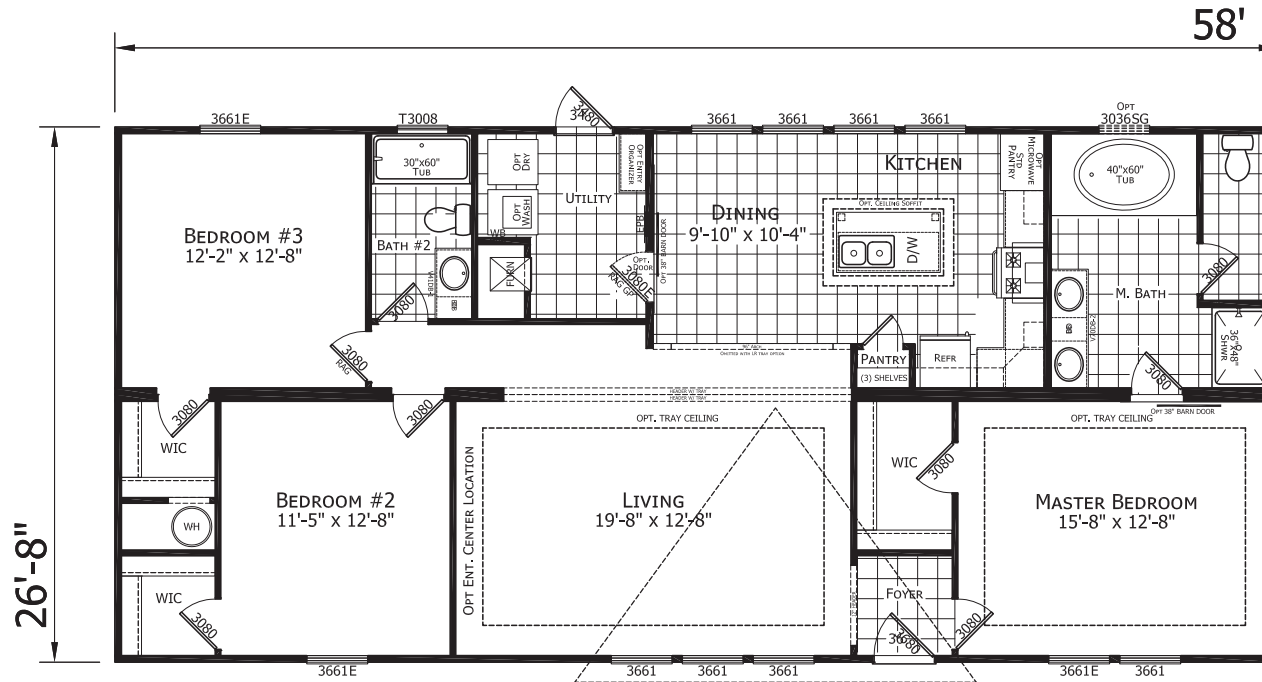

Altamont

Dutch Elite Housing Series

1,547 SQ. FT. (Approximate) 3 Bedroom, 2 Bath

Last Updated: 10-10-22

OPTIONAL MASTER BATH #1

OPTIONAL MASTER BATH #2

OPT. KITCHEN #1

FACTORY EXPO HOME CENTERS
115 Titan Roberts Rd.
Lillington, NC 27546