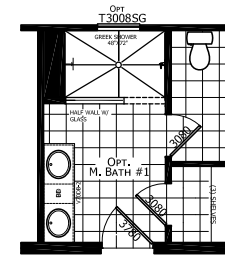

# Altamont

Dutch Elite Housing Series

1,547 SQ. FT. (Approximate) 3 Bedroom, 2 Bath

Last Updated: 10-10-22

OPTIONAL MASTER BATH #1

OPTIONAL MASTER BATH #2

OPT. KITCHEN #1

**FACTORY EXPO HOME CENTERS**  
115 Titan Roberts Rd.  
Lillington, NC 27546